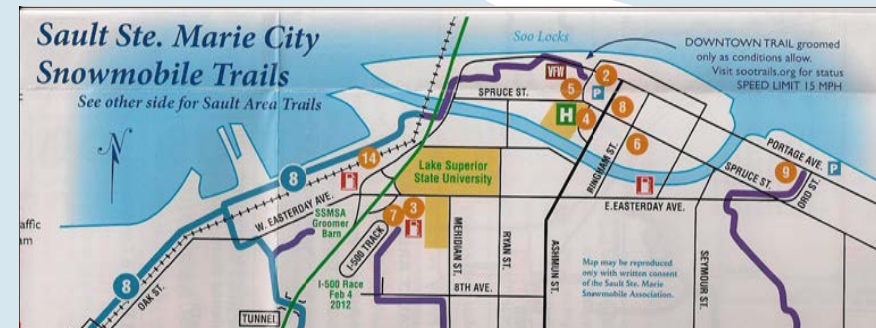

## Rally Has a New Date and a New Location

**February 10-11, 2012**

Registration will be held at our Groomer Barn both Friday and Saturday—and then—we will be holding the rest of Saturday's festivities at VFW Post 3676, beginning at 3pm.

SSMSA Groomer Barn: 1205 W. 9th St.  
VFW: 401 W. Portage Ave.

**Vintage Sleds Welcome!**

Our City Run is perfect for your vintage sled (26 years old or older); with only 10-12 stops within a 9 mile route.

## Schedule of Events

**Friday**  
Registration SSMSA Clubhouse Noon—7pm  
**Fun Runs**  
Noon Friday until 6pm Saturday

**Saturday**  
Registration SSMSA Clubhouse 8am—10am  
Social VFW 3pm-7pm  
Vintage Sled Show VFW 5pm-7pm  
**Fun Runs Cards Due** 6pm VFW  
Dinner VFW 7pm